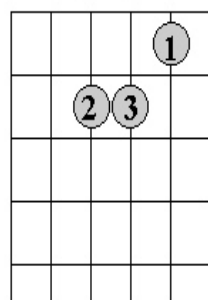

**C**  
 And I turned 'round and there you go  
 And, Michael, you would fall  
 and turn the white snow red as  
 strawberries  
**G**  
 in the summertime

Akkordföljden är

**IG I G I G I G I**  
**I AmI AmI AmI Am I**  
**IC IC IC IC IG**

**G**

**Am**

**C**

**G**

**Am**

**C**

**G**

**Am**