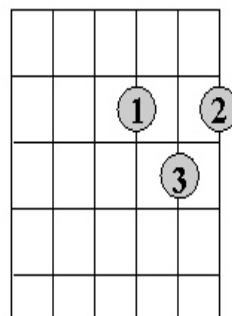

White Winter Hymnal

^A
I was following the pack
all swallowed in their coats

with scarves of red tied 'round their
throats

to keep their little heads
from fallin' in the snow

^D
And I turned 'round and there you go
And, Michael, you would fall

and turn the white snow red as
strawberries

^A
in the summertime

Akkordföljden är

I A | A | A | A |
I Bm| Bm| Bm| Bm |
I D | D | D | D | A

A

Bm

D

A

Bm

D

A

Bm

D