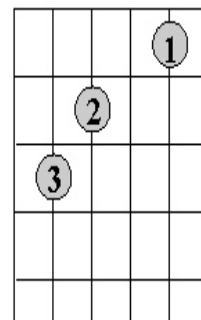

**C**  
 And I turned 'round and there you go  
 And, Michael, you would fall  
 and turn the white snow red as  
 strawberries  
**G**  
 in the summertime

Akkordföljden är

**IG I G I G I G I**  
**I AmI AmI AmI Am I**  
**IC IC IC IC IG**

**G**

**Am**

**C**

**G**

**Am**

**C**

**G**

**Am**