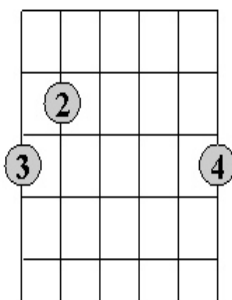

**C**  
 And I turned 'round and there you go  
 And, Michael, you would fall  
 and turn the white snow red as  
 strawberries  
**G**  
 in the summertime

Akkordföljden är

**IG I G I G I G I**  
**I AmI AmI AmI Am I**  
**IC IC IC IC IG**

**G**

**Am**

**C**

**G**

**Am**

**C**

**G**

**Am**