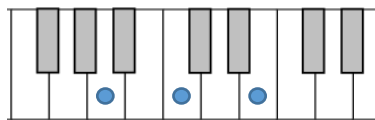

White Winter Hymnal

G
I was following the pack
all swallowed in their coats
with scarves of red tied 'round their
Am
throats to keep their little heads
from fallin' in the snow

C
And I turned 'round and there you go
And, Michael, you would fall
and turn the white snow red as
strawberries
G
in the summertime

Akkordföljden är

IG I G I G I G I
I AmI AmI AmI Am I
IC IC IC IC IG

G

Am

C

G

Am

C

G

Am

C