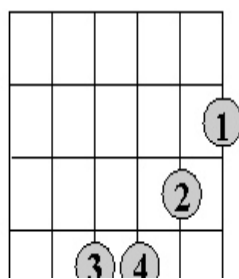

White Winter Hymnal

^A
I was following the pack
all swallowed in their coats

with scarves of red tied 'round their
throats

to keep their little heads
from fallin' in the snow

^D
And I turned 'round and there you go
And, Michael, you would fall

and turn the white snow red as
strawberries

^A
in the summertime

Akkordföljden är

I A | A | A | A |
I Bm| Bm| Bm| Bm |
I D | D | D | D | A

A

Bm

D

A

Bm

D

A

Bm

D